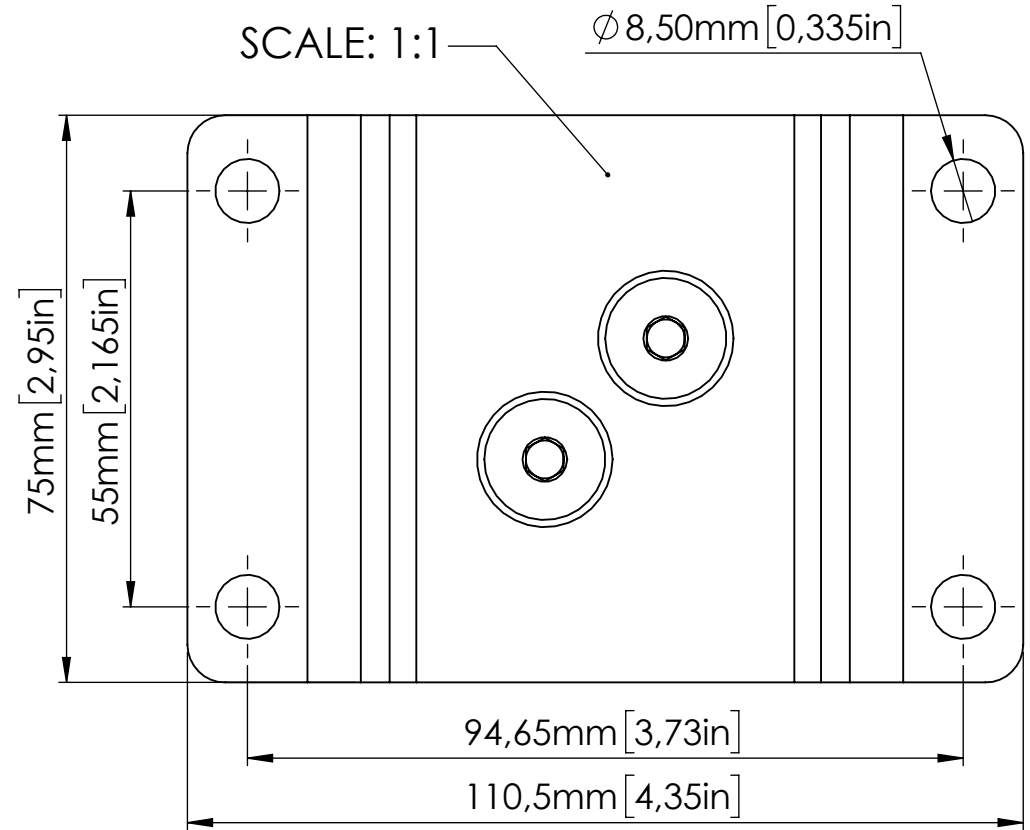

Extended

Collapsed

All Dimensions are in mm	 Copyright © SGM Light A/S. All rights reserved.		
TITLE: i-1 L, Adj. Wall mount, Long			
DWG NO. 83060504-A			
DO NOT SCALE DRAWING	SCALE:1:5	SHEET FORMAT: A4	SHEET 1 OF 1